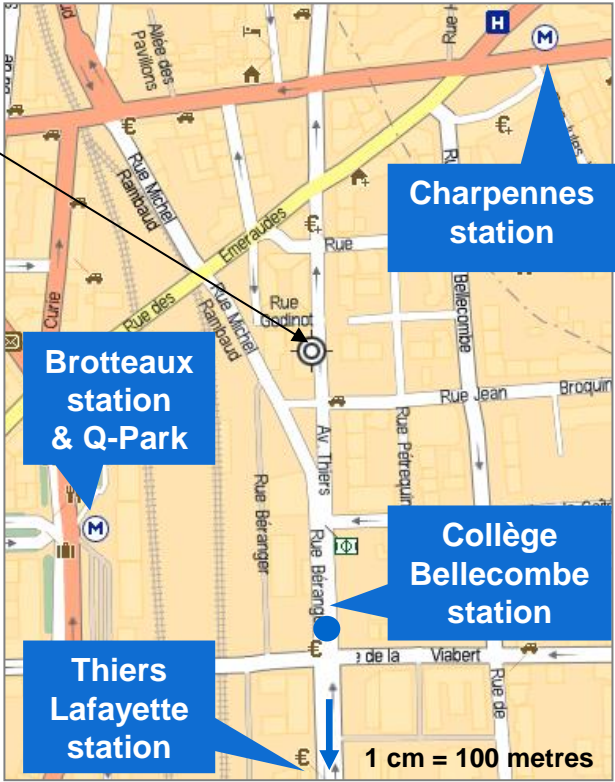

How to find us?

Orphoz

158 avenue Thiers
69006 Lyon
Phone: +33 4 27 83 50 49
Fax: +33 4 27 83 50 45

- By public transport:
 - Metro
 - Charpennes station (Line A)
 - Brotteaux station (Line B)
 - Tram
 - Collège Bellecombe station (T1)
 - Bus
 - Thiers Lafayette station (C1)
- By train:
 - From Perrache train station: take metro line A to Charpennes station
 - From Part Dieu train station: 15-minute walk (see map) or take tram T1 to Collège Bellecombe station
- From St Exupéry airport, take the Rhône Express shuttle (30 minute - www.rhonexpress.fr) from the airport and Part Dieu train station
- By car, the nearest car park is located at Brotteaux, Q-Park

From Part Dieu train station to Orphoz